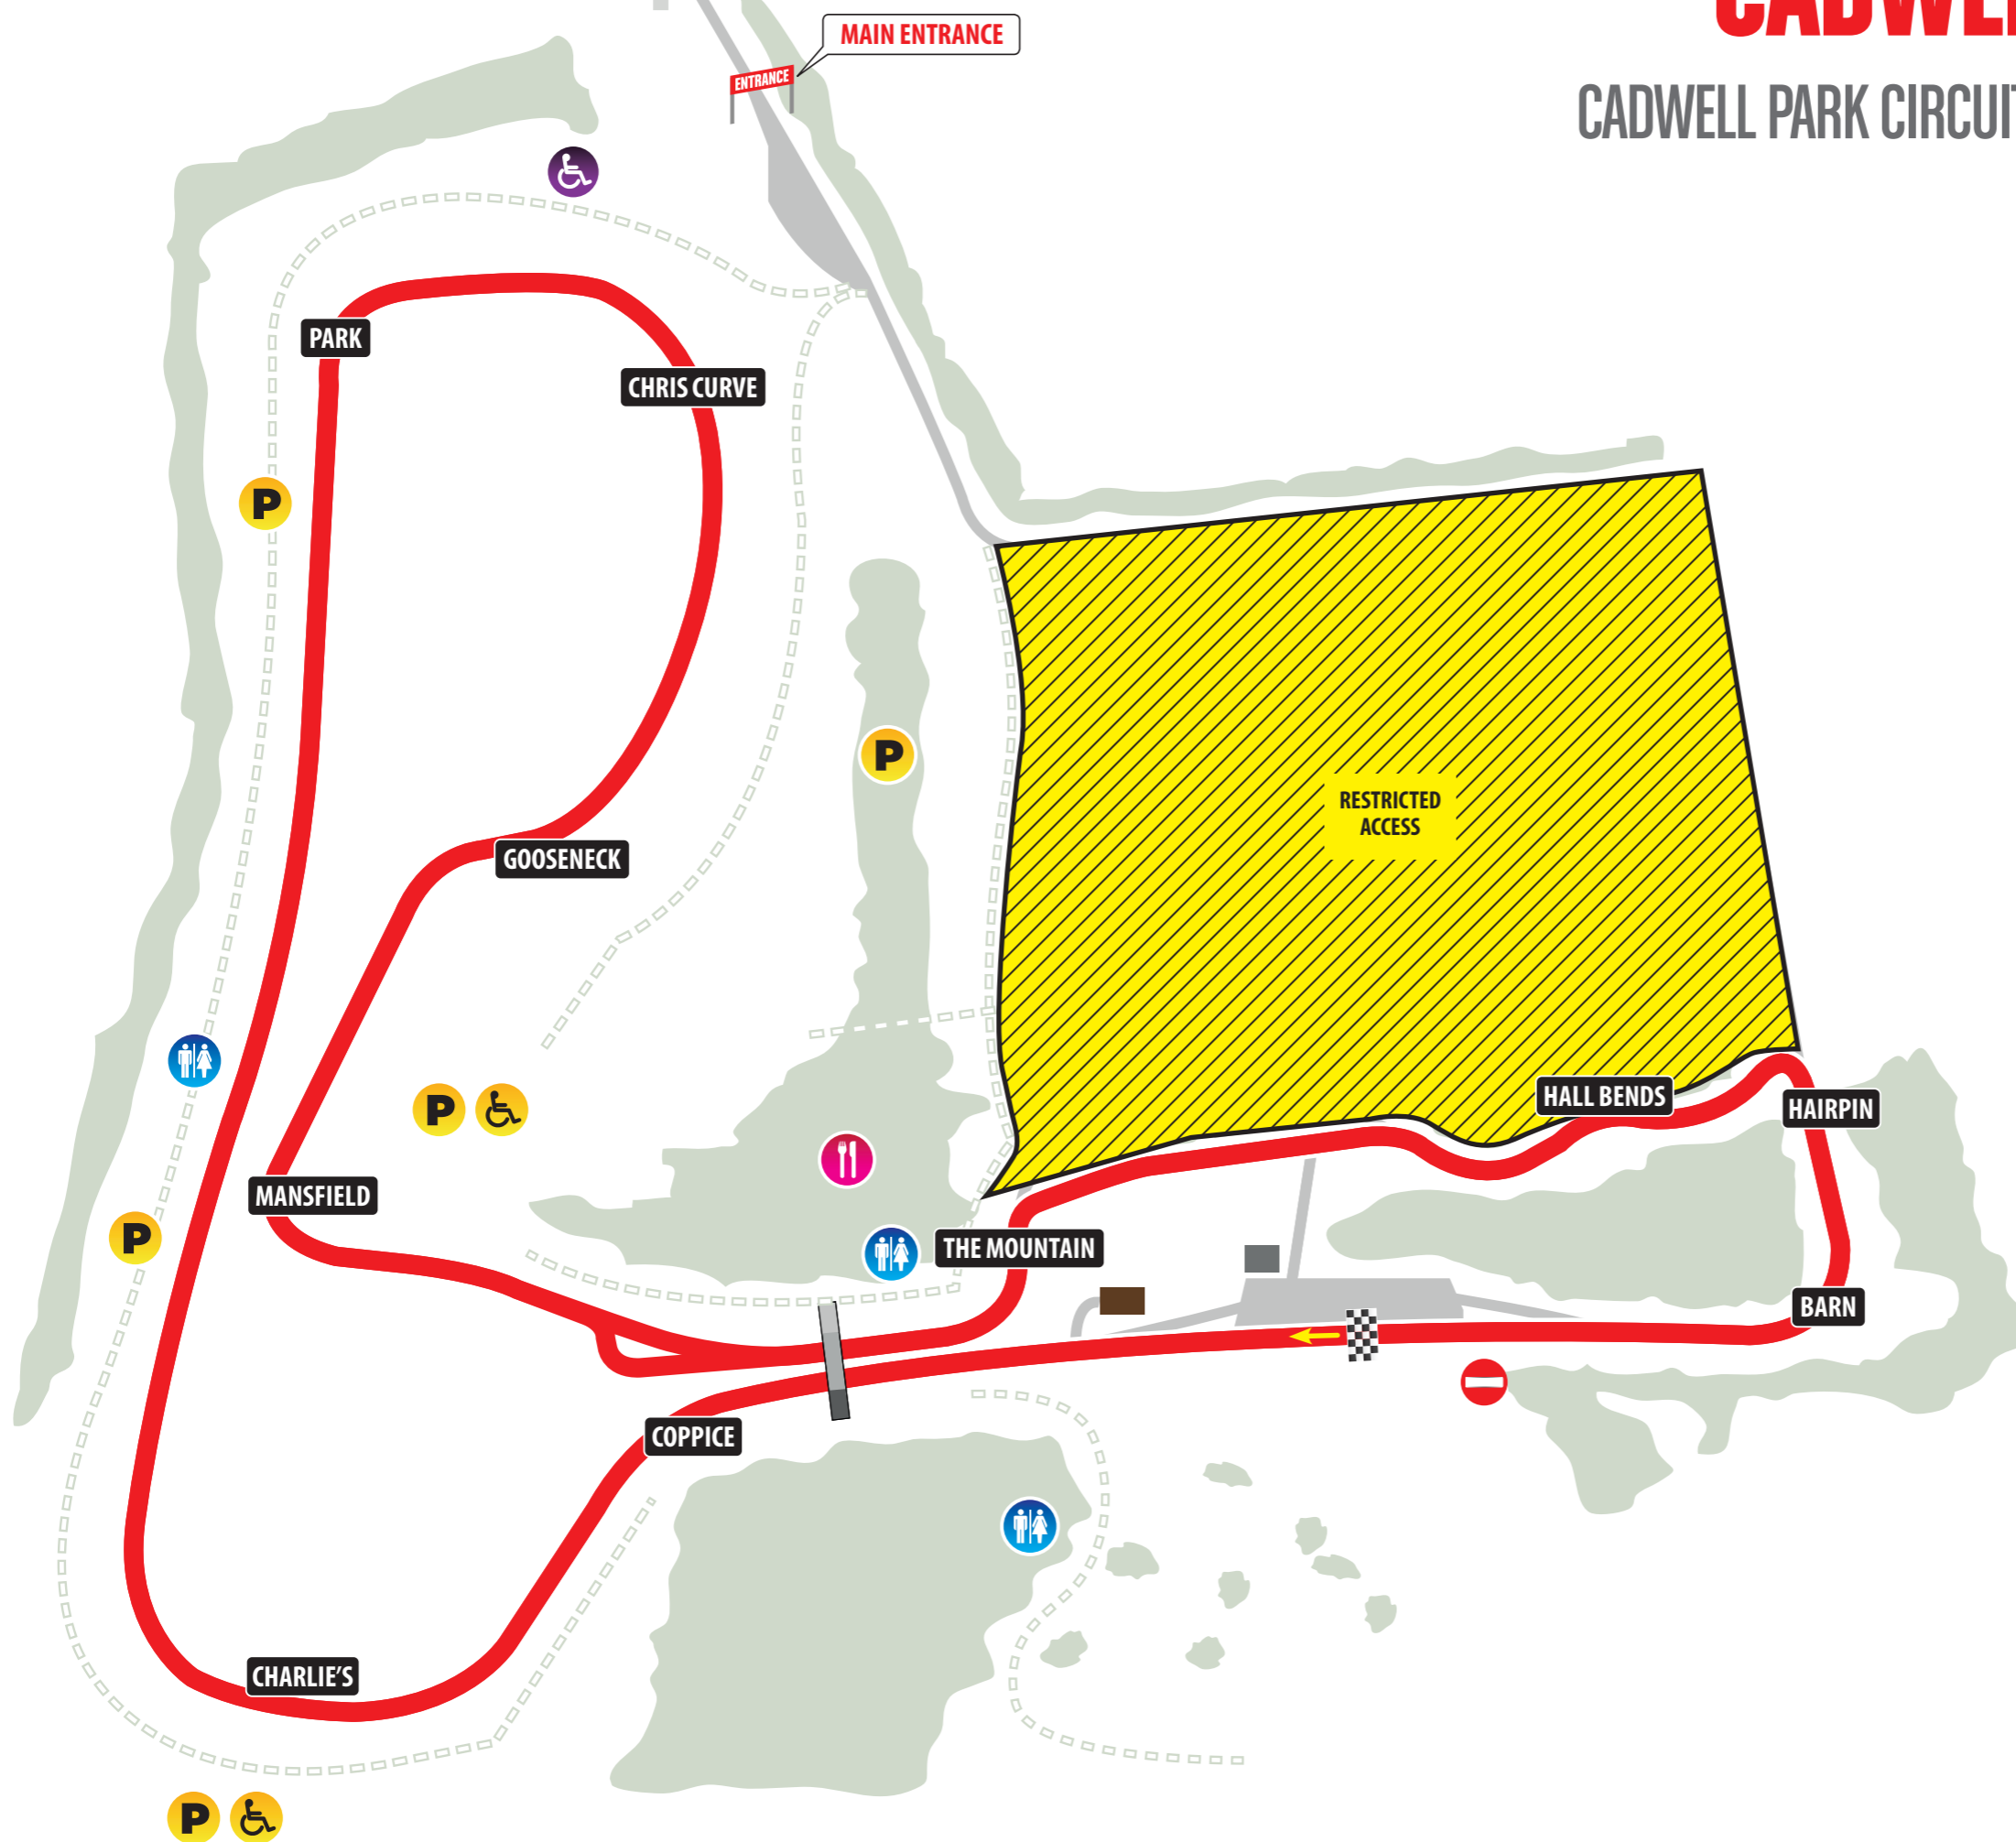

Horncastle ← A153 → Louth A153

CADWELL PARK CIRCUIT

CADWELL PARK CIRCUIT, LOUTH, LINCOLNSHIRE LN11 9SE

WWW.CADWELLPARK.CO.UK

MAP KEY Not all facilities are available at every event

Parking	Toilets
Disabled Parking	Disabled Toilets
Refreshments	Baby Changing
--- Footpaths	

Restricted Access Areas
 Only accessible to event competitors, officials and marshals with valid passes.
Strictly no visitor access

CadwellPark